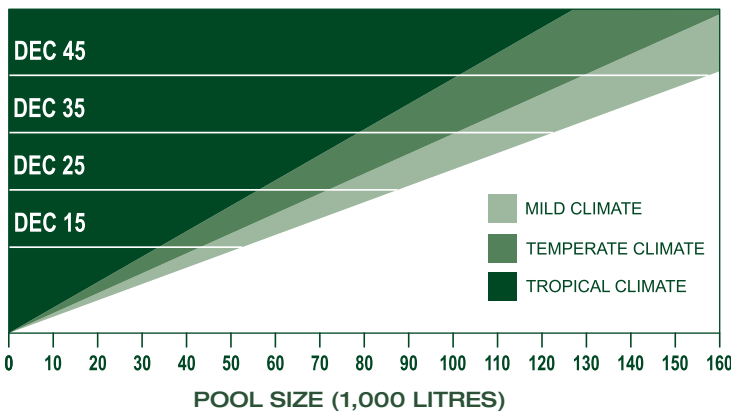

eurochlor

SALT & MINERAL CHLORINATOR

- Switch mode technology
- Energy efficient
- Environmentally friendly
- Low heat generation

CHLORINATOR SIZING

CHLORINE PRODUCTION

MODEL	PER HOUR			OVER 8 HOURS		
	CHLORINE OUTPUT	CAL. HYPO. EQUIVALENT (65%)	SOD. HYPO. EQUIVALENT (12.5%)	CHLORINE OUTPUT	CAL. HYPO. EQUIVALENT (65%)	SOD. HYPO. EQUIVALENT (12.5%)
DEC 15	15g	23g	120ml	120g	184g	0.96L
DEC 25	25g	38g	200ml	200g	304g	1.60L
DEC 35	35g	54g	280ml	280g	432g	2.24L
DEC 45	45g	69g	360ml	360g	552g	3.52L